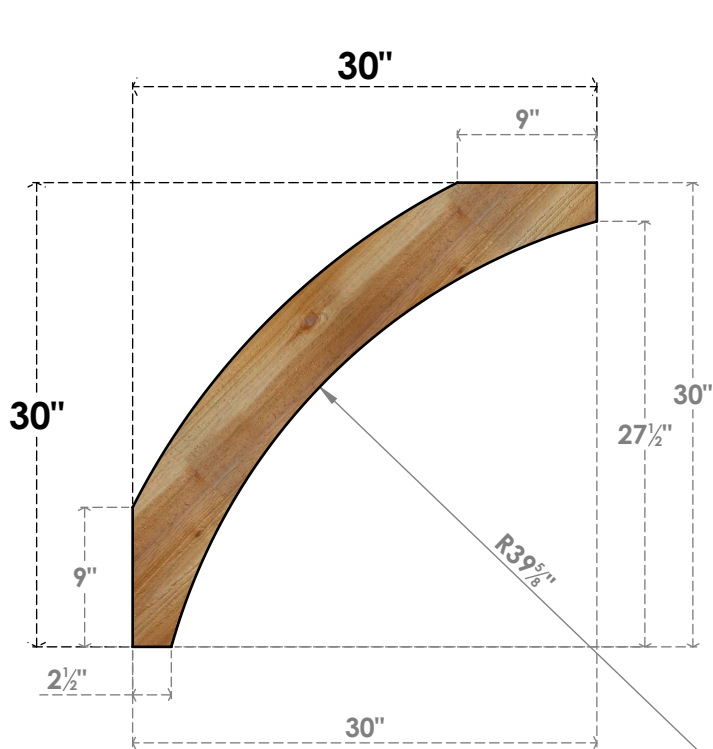

# BRC06X30X30THR00RWR

6"W X 30"D X 30"H THORTON ROUGH SAWN BRACE, WESTERN RED CEDAR

**SIDE**

**FRONT**

EKENA MILLWORK  
 2300 WEST MAIN ST.  
 CLARKSVILLE, TX 75426  
 TOLL FREE: 866-607-0453  
 WWW.EKENAMILLWORK.COM